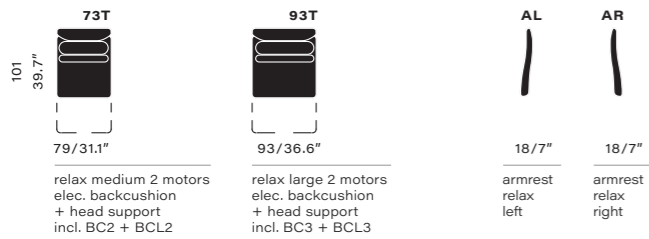

float elements combine to fit your size

fixed elements

relax elements

relax armrests

footstools and tables

fixed elements combined with pillows

back cushions with down filling

lumbar cushion with down filling

lumbar cushion with synthetic filling

back cushions with down filling

tolerance on dimensions +/-3%

endless possibilities

Enjoy your freedom to set up your very own Float. The choices are yours. Make them memorable.