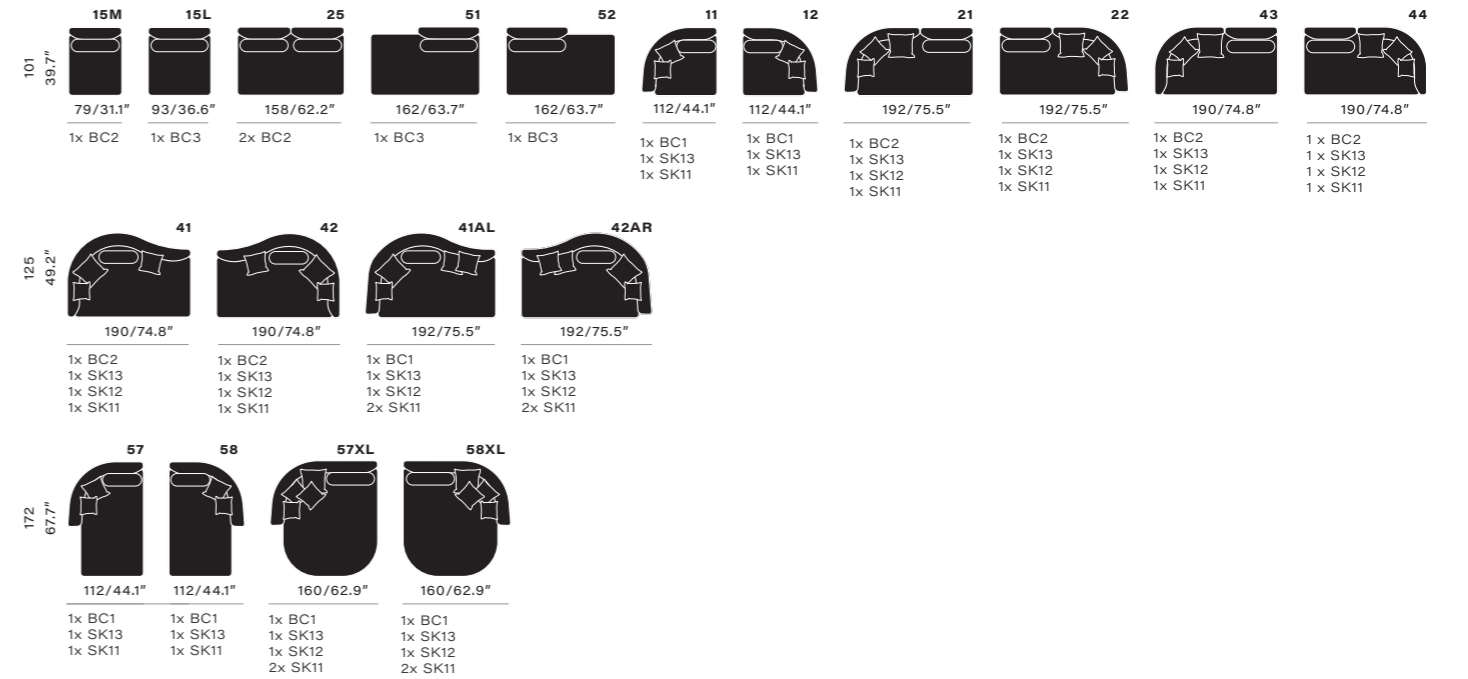

float elements combine to fit your size

fixed elements

relax elements

relax armrests

footstools and tables

fixed elements combined with pillows

back cushions with down filling

lumbar cushion with down filling

lumbar cushion with synthetic filling

back cushions with down filling

tolerance on dimensions +/-3%

endless possibilities

Enjoy your freedom to set up your very own Float. The choices are yours. Make them memorable.