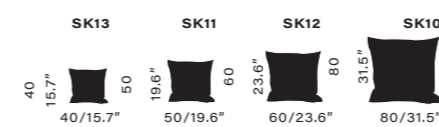

float elements combine to fit your size

fixed elements

relax elements

relax armrests

footstools and tables

fixed elements combined with pillows

back cushions with down filling

lumbar cushion with down filling

lumbar cushion with synthetic filling

back cushions with down filling

tolerance on dimensions +/-3%

endless possibilities

Enjoy your freedom to set up your very own Float. The choices are yours. Make them memorable.