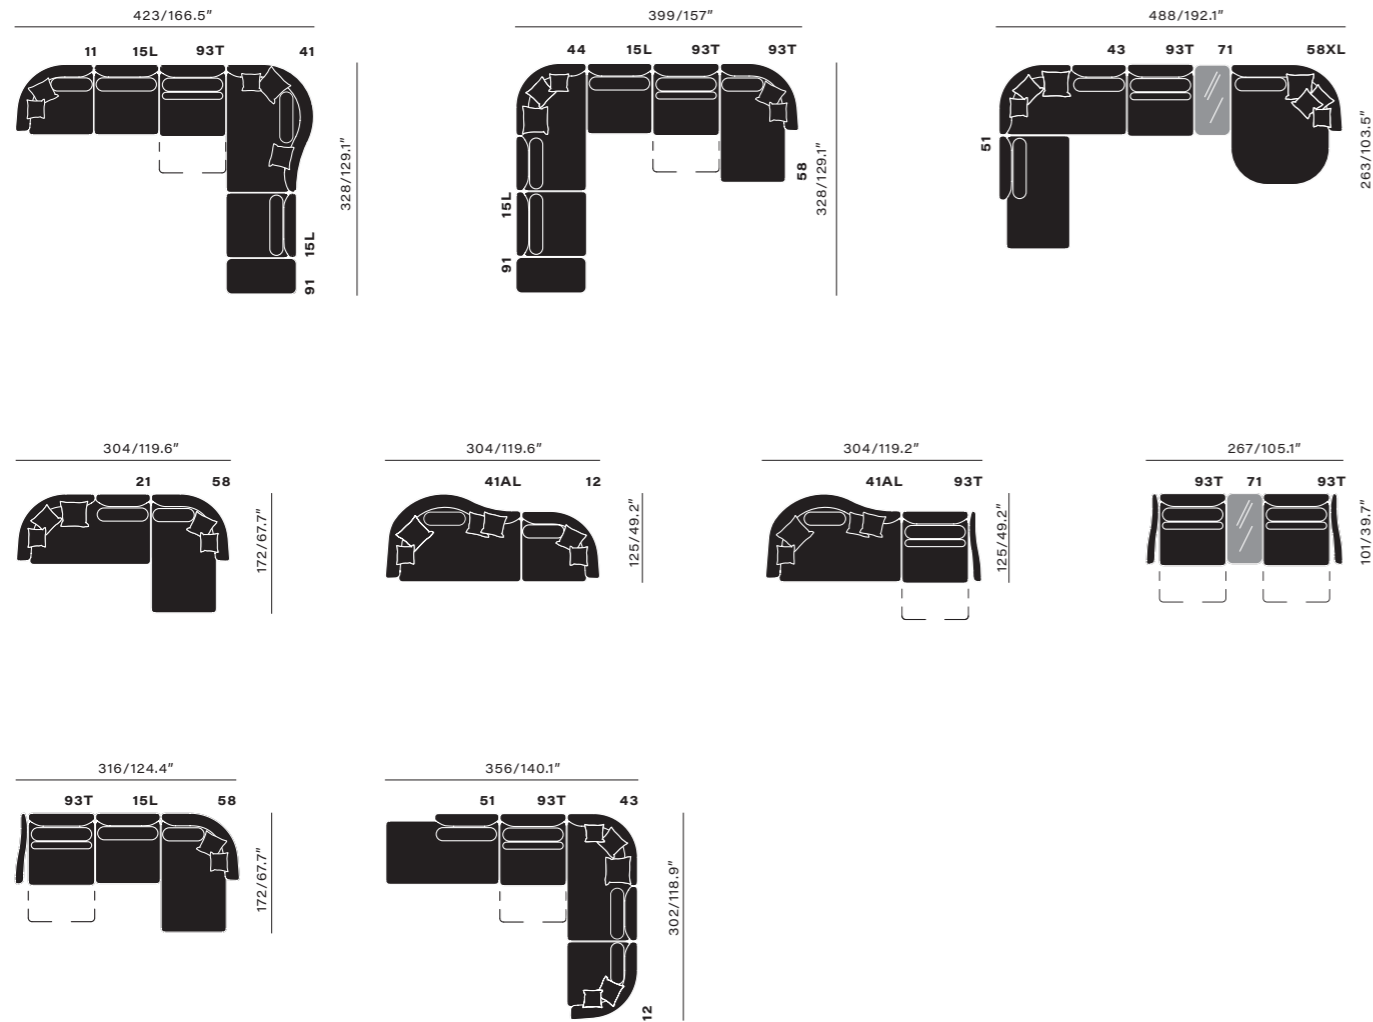

float elements combine to fit your size

fixed elements

relax elements

relax armrests

footstools and tables

fixed elements combined with pillows

back cushions with down filling

lumbar cushion with down filling

lumbar cushion with synthetic filling

back cushions with down filling

tolerance on dimensions +/-3%

endless possibilities

Enjoy your freedom to set up your very own Float. The choices are yours. Make them memorable.