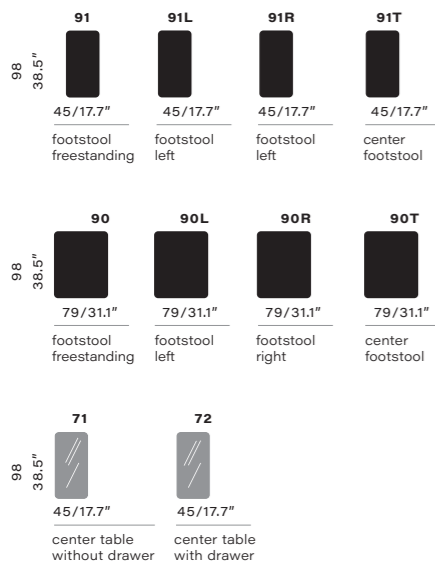

float elements combine to fit your size

fixed elements

relax elements

relax armrests

footstools and tables

fixed elements combined with pillows

back cushions with down filling

lumbar cushion with down filling

lumbar cushion with synthetic filling

back cushions with down filling

tolerance on dimensions +/-3%

endless possibilities

Enjoy your freedom to set up your very own Float. The choices are yours. Make them memorable.