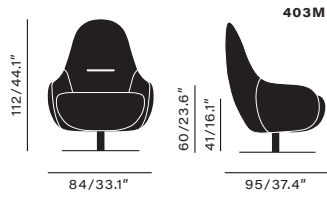

lazy louise

seat depth 45 cm / 17.7"

seat depth 45 cm / 17.7"