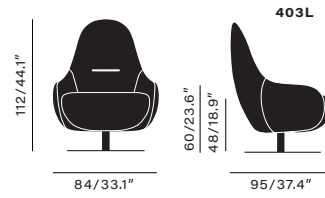

lazy louise

seat depth 45 cm / 17.7"

seat depth 45 cm / 17.7"