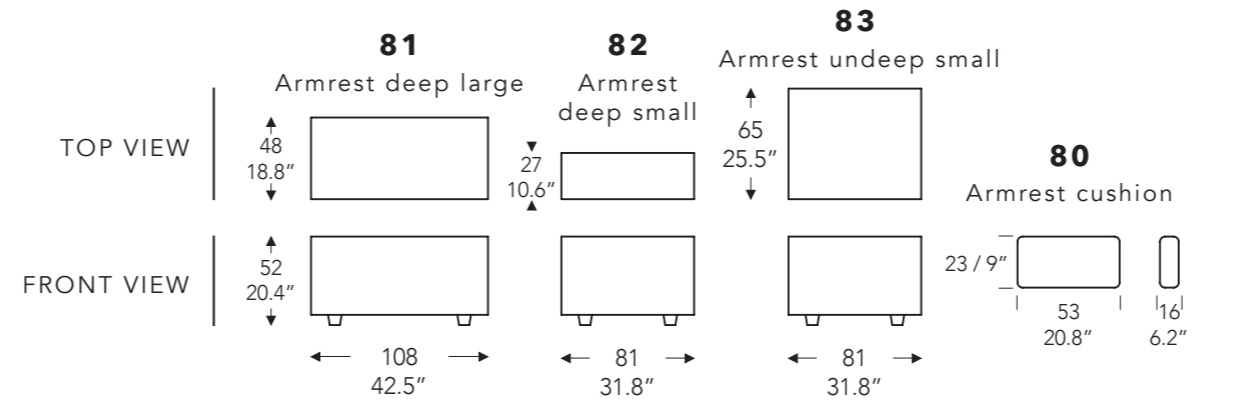

leather seams

SEATS

ARMRESTS

RK70

RK80

RK100

57

56

BACKRESTS

(Tolerance on dimensions ±3%)