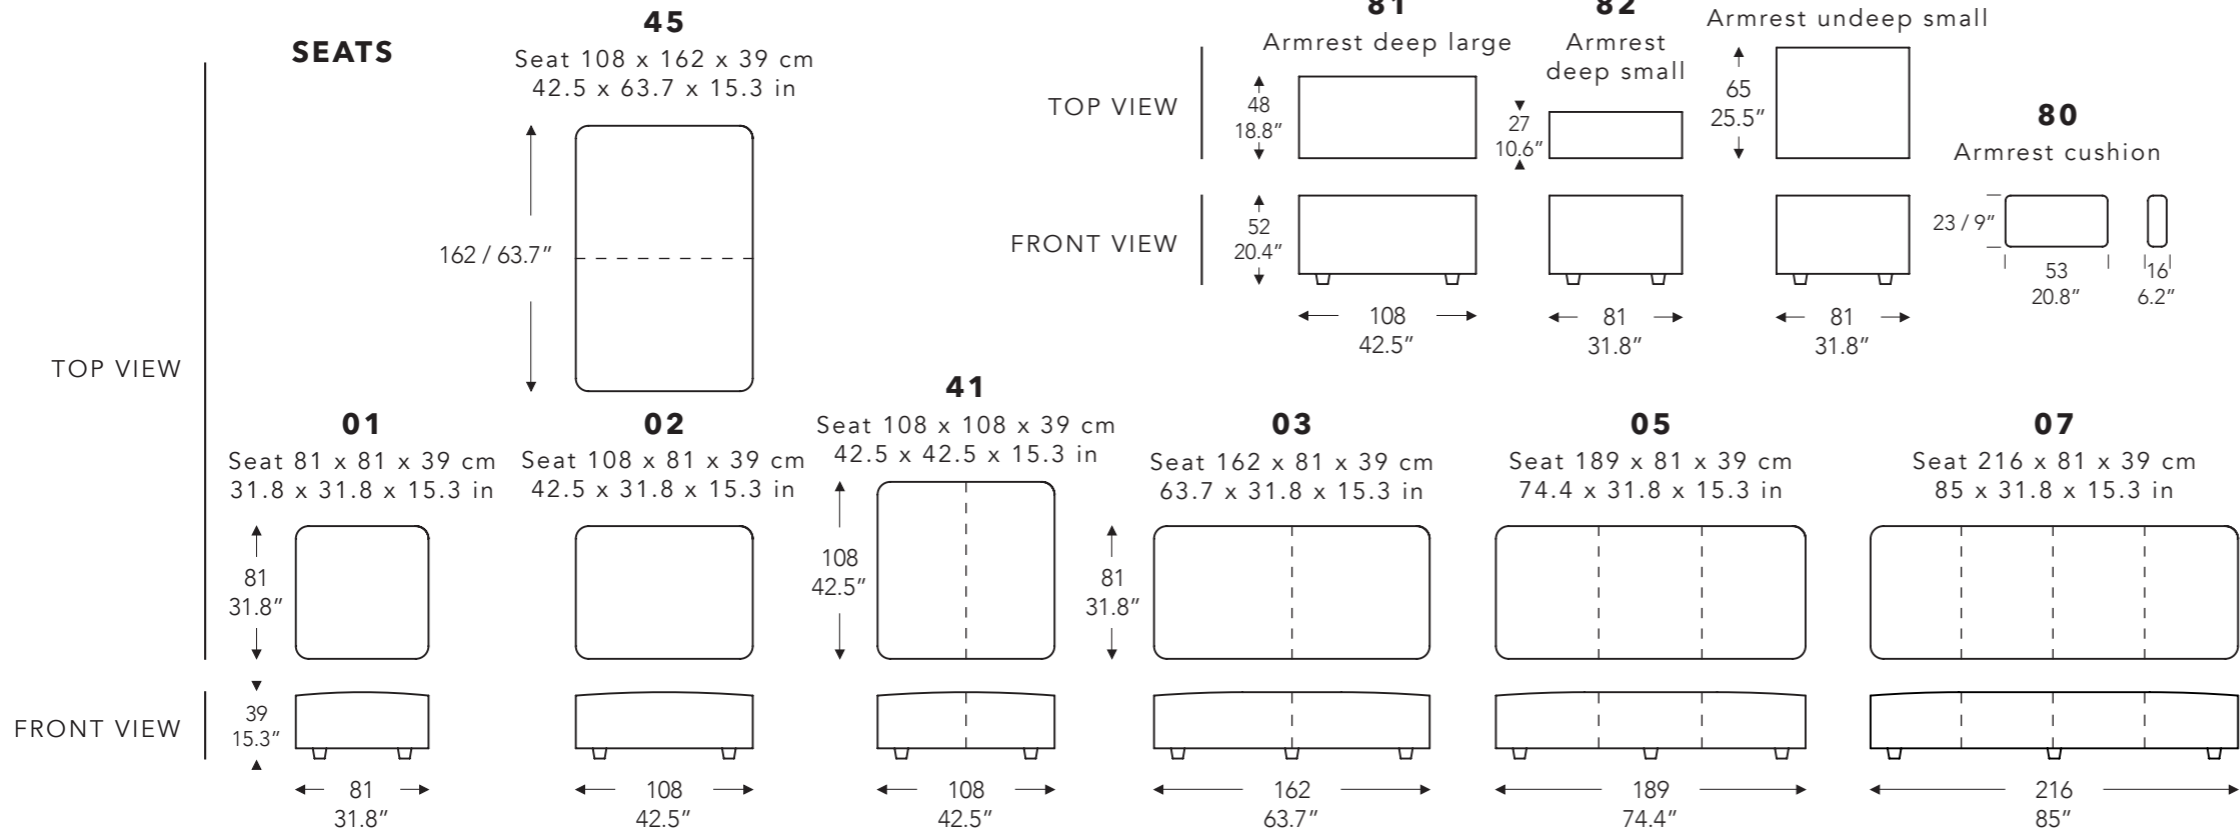

leather seams

SEATS

ARMRESTS

RK70

RK80

RK100

57

56

BACKRESTS

(Tolerance on dimensions ±3%)