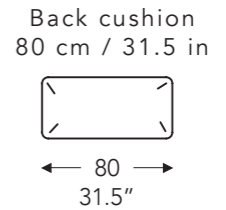

leather seams

SEATS

ARMRESTS

RK70

RK80

RK100

57

56

BACKRESTS

(Tolerance on dimensions ±3%)