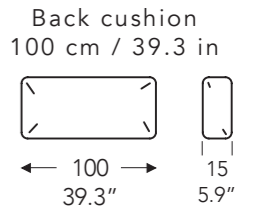

leather seams

SEATS

ARMRESTS

RK70

RK80

RK100

57

56

BACKRESTS

(Tolerance on dimensions ±3%)