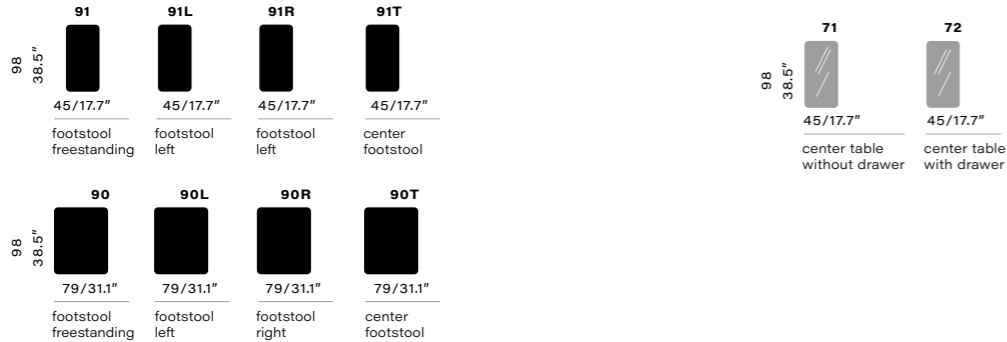

float elements combine to fit your size

fixed elements

relax elements

relax armrests

footstools and tables

fixed elements combined with pillows

back cushions with down filling

lumbar cushion with down filling

lumbar cushion with synthetic filling

pillows

tolerance on dimensions +/-3%

**endless possibilities**

Enjoy your freedom to set up your very own Float. The choices are yours. Make them memorable.

Go to work with our online planner or get inspired in our showrooms.  
**www.indera.be**