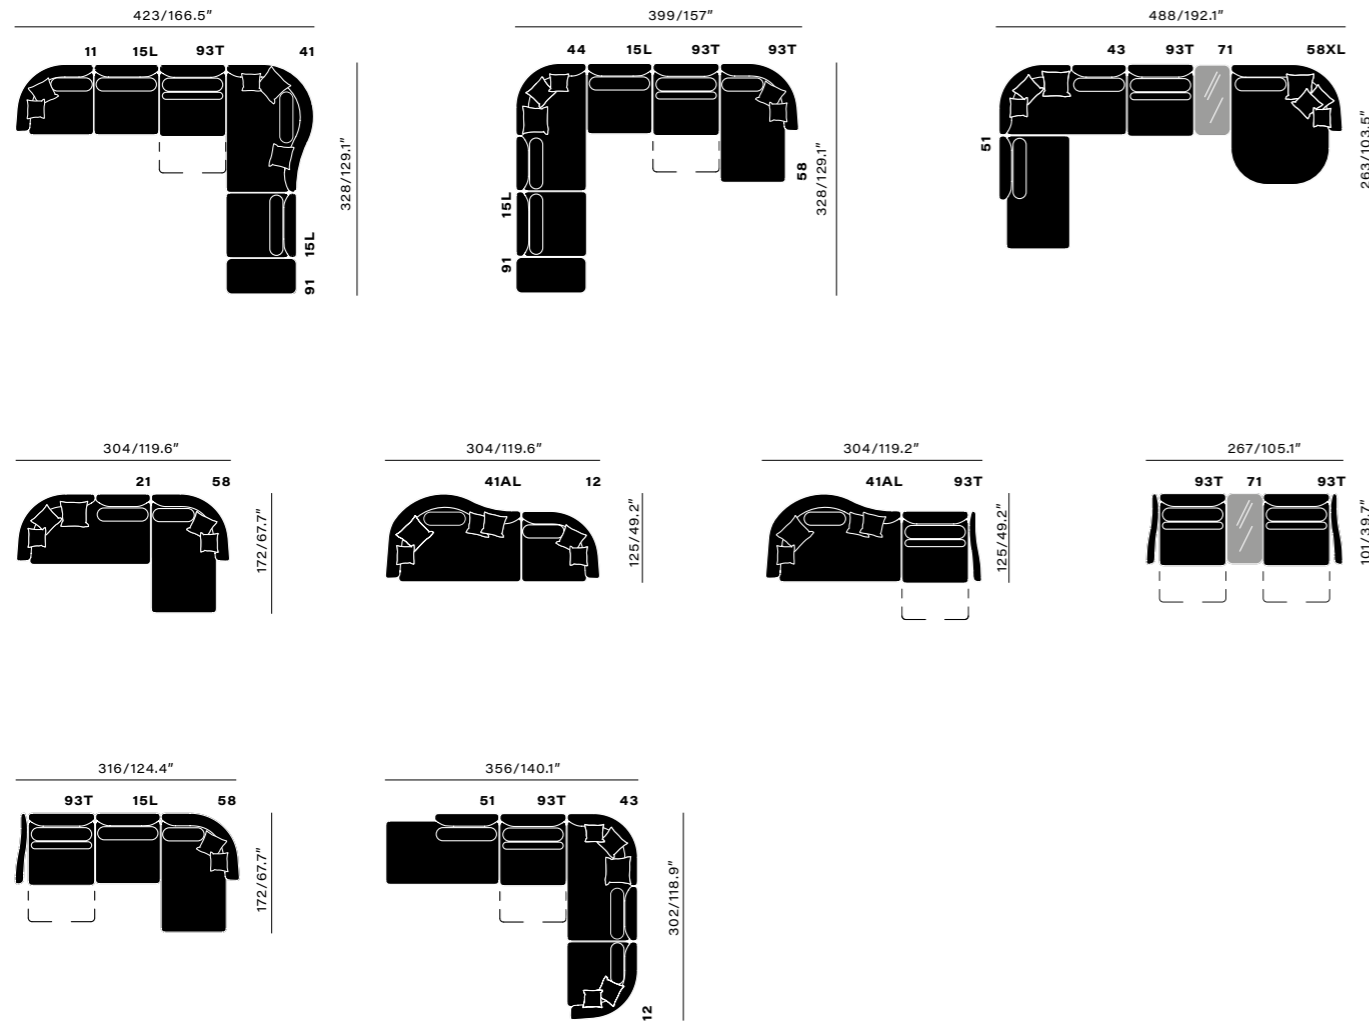

lumbar cushion with synthetic filling

pillows

tolerance on dimensions +/-3%

**endless possibilities**

Enjoy your freedom to set up your very own Float. The choices are yours. Make them memorable.

Go to work with our online planner or get inspired in our showrooms.  
**www.indera.be**