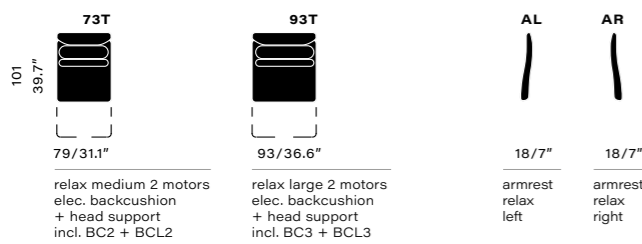

relax elements

relax armrests