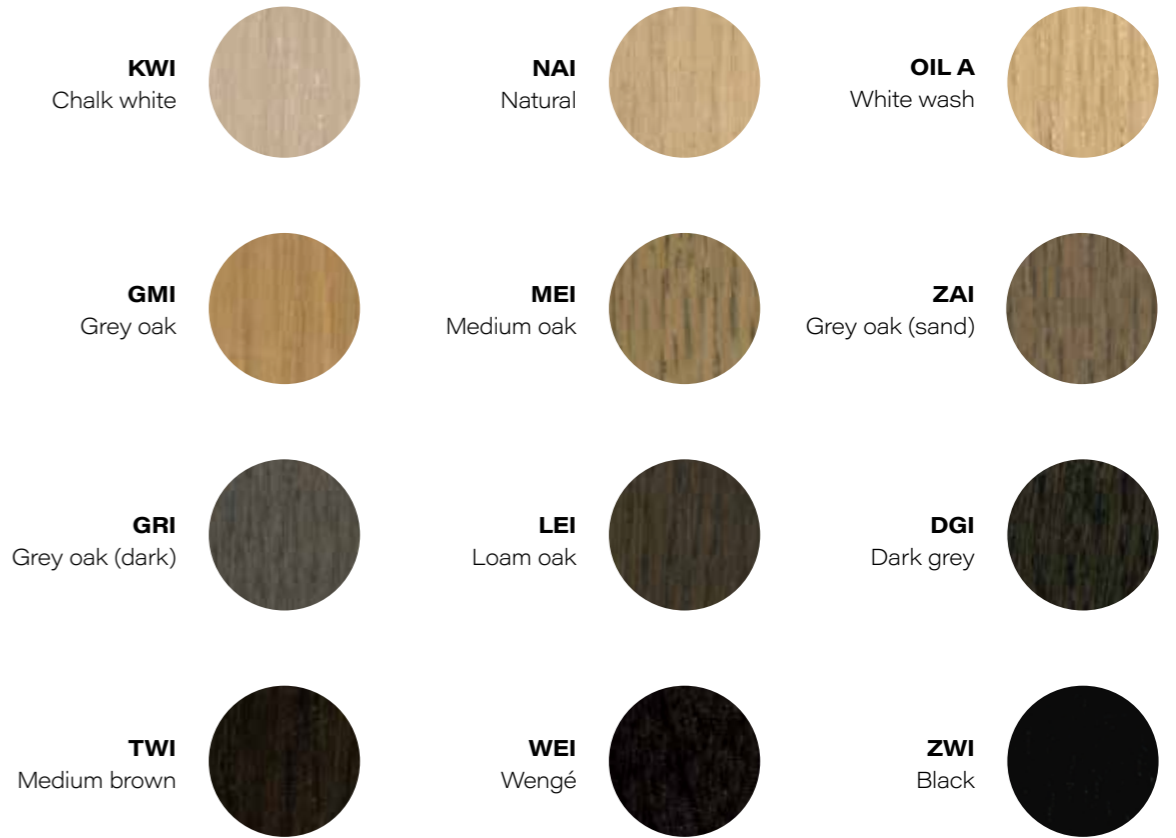

materials tables and tablets

woods

fabrics and leathers

An extensive range of premium fabrics and leathers in warm tones are yours to choose from.