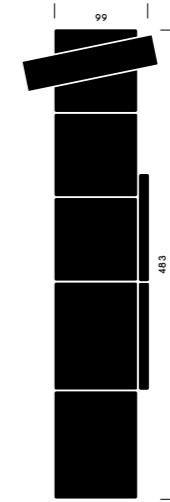

WEEK/ND
WIM SEGERS

ELEMENTS/SIZES

SEATS

BACKS

ARM REST

MODULARITY
EXAMPLES

LONG-LIFE,
NEVER DULL,
ENDLESS
COMBINATIONS ...