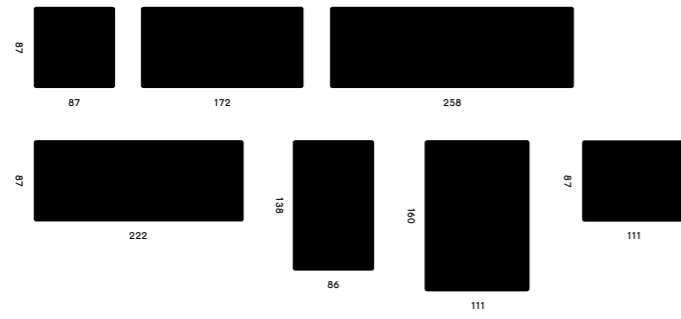

WEEK/ND
WIM SEGERS

ELEMENTS/SIZES

SEATS

BACKS

ARM REST

MODULARITY
EXAMPLES

LONG-LIFE,
NEVER DULL,
ENDLESS
COMBINATIONS ...