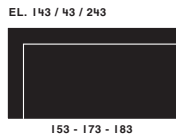

Studio Segers

Tailor Made

Elements & sizes

Seats

Cushions

A = Variable

Long-life, never dull,
endless combinations...

MODULARITY
EXAMPLES