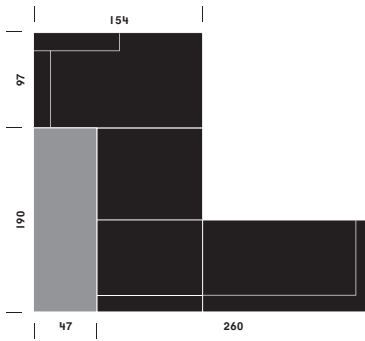

Studio Segers

Tailor Made

Elements & sizes

Seats

Cushions

A = Variable

Long-life, never dull,
endless combinations...

MODULARITY
EXAMPLES