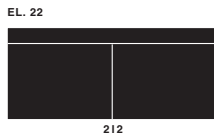

Studio Segers

Tailor Made

Elements & sizes

Seats

Cushions

A = Variable

Long-life, never dull,
endless combinations...

MODULARITY
EXAMPLES