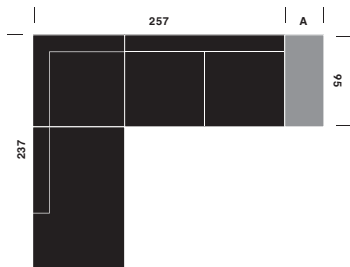

Studio Segers

Tailor Made

Elements & sizes

Seats

Cushions

A = Variable

Long-life, never dull,
endless combinations...

MODULARITY
EXAMPLES