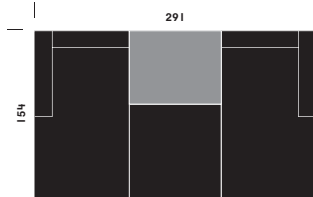

Studio Segers

Tailor Made

Elements & sizes

Seats

Cushions

A = Variable

Long-life, never dull,
endless combinations...

MODULARITY
EXAMPLES