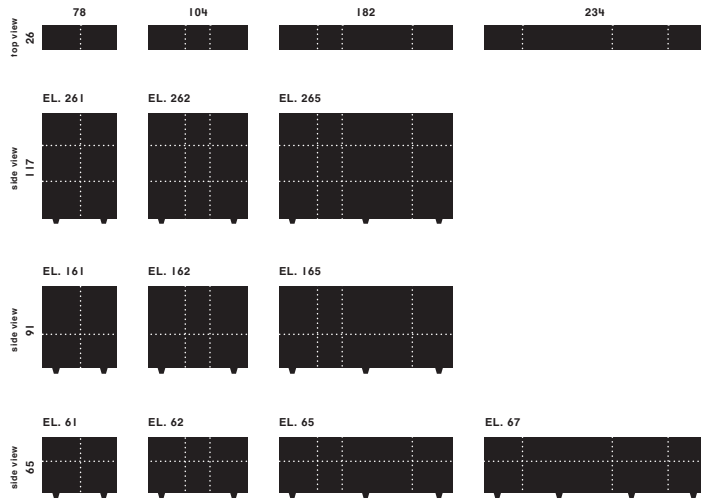

Studio Segers

Hug

Elements & sizes

Backs

Seats

Foot rest

Arm

Lounge