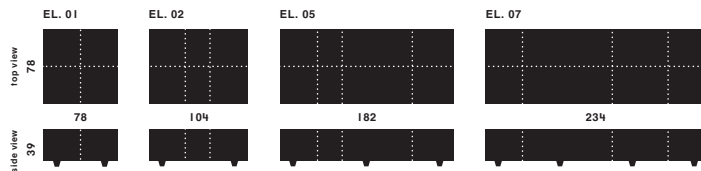

Studio Segers

Hug

Elements & sizes

Backs

Seats

Foot rest

Arm

Lounge