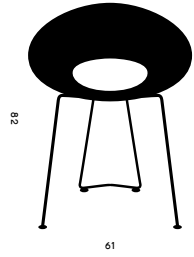

FAB

FABIAAN VAN SEVEREN

ELEMENTS/SIZES

FAB LOW

SEAT HEIGHT 40

FAB HIGH

SEAT HEIGHT 47

STACKABLE