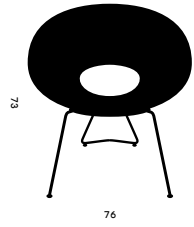

FAB

FABIAAN VAN SEVEREN

ELEMENTS/SIZES

FAB LOW

SEAT HEIGHT 40

FAB HIGH

SEAT HEIGHT 47

STACKABLE