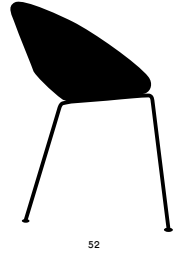

FAB

FABIAAN VAN SEVEREN

ELEMENTS/SIZES

FAB LOW

SEAT HEIGHT 40

FAB HIGH

SEAT HEIGHT 47

STACKABLE