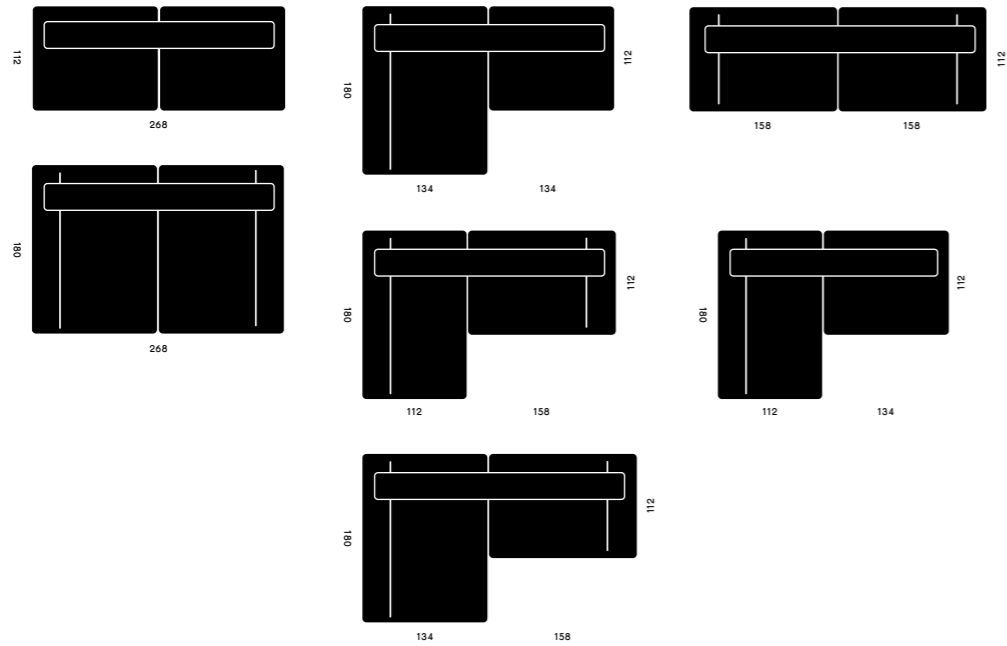

CURACAO
FABIAAN VAN SEVEREN

ELEMENTS/SIZES

SEATS

SOFA

MODULARITY
EXAMPLES

LONG-LIFE,
NEVER DULL,
ENDLESS
COMBINATIONS ...