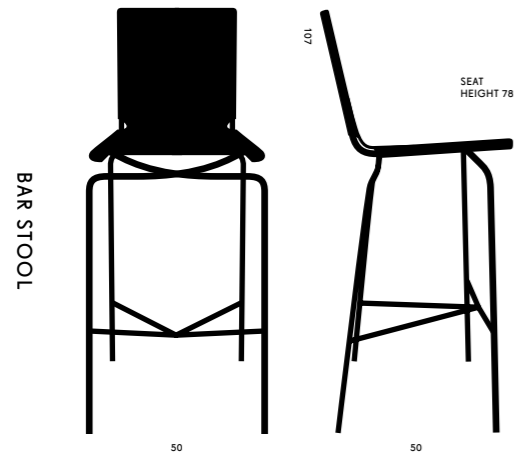

CROSSED LEGS

FABIAAN VAN SEVEREN

ELEMENTS/SIZES

ALSO AVAILABLE IN
W 50 X H 92 X D 50 — SEAT HEIGHT 65