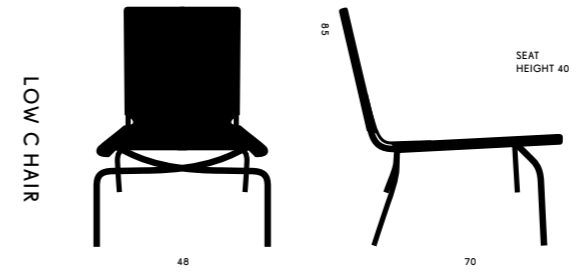

CROSSED LEGS

FABIAAN VAN SEVEREN

ELEMENTS/SIZES

ALSO AVAILABLE IN
W 50 X H 92 X D 50 — SEAT HEIGHT 65