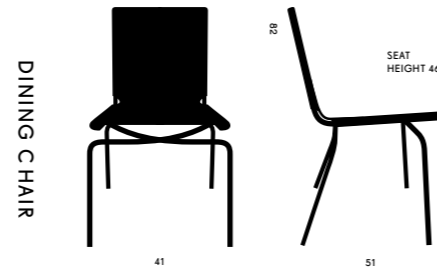

CROSSED LEGS

FABIAAN VAN SEVEREN

ELEMENTS/SIZES

ALSO AVAILABLE IN
W 50 X H 92 X D 50 — SEAT HEIGHT 65